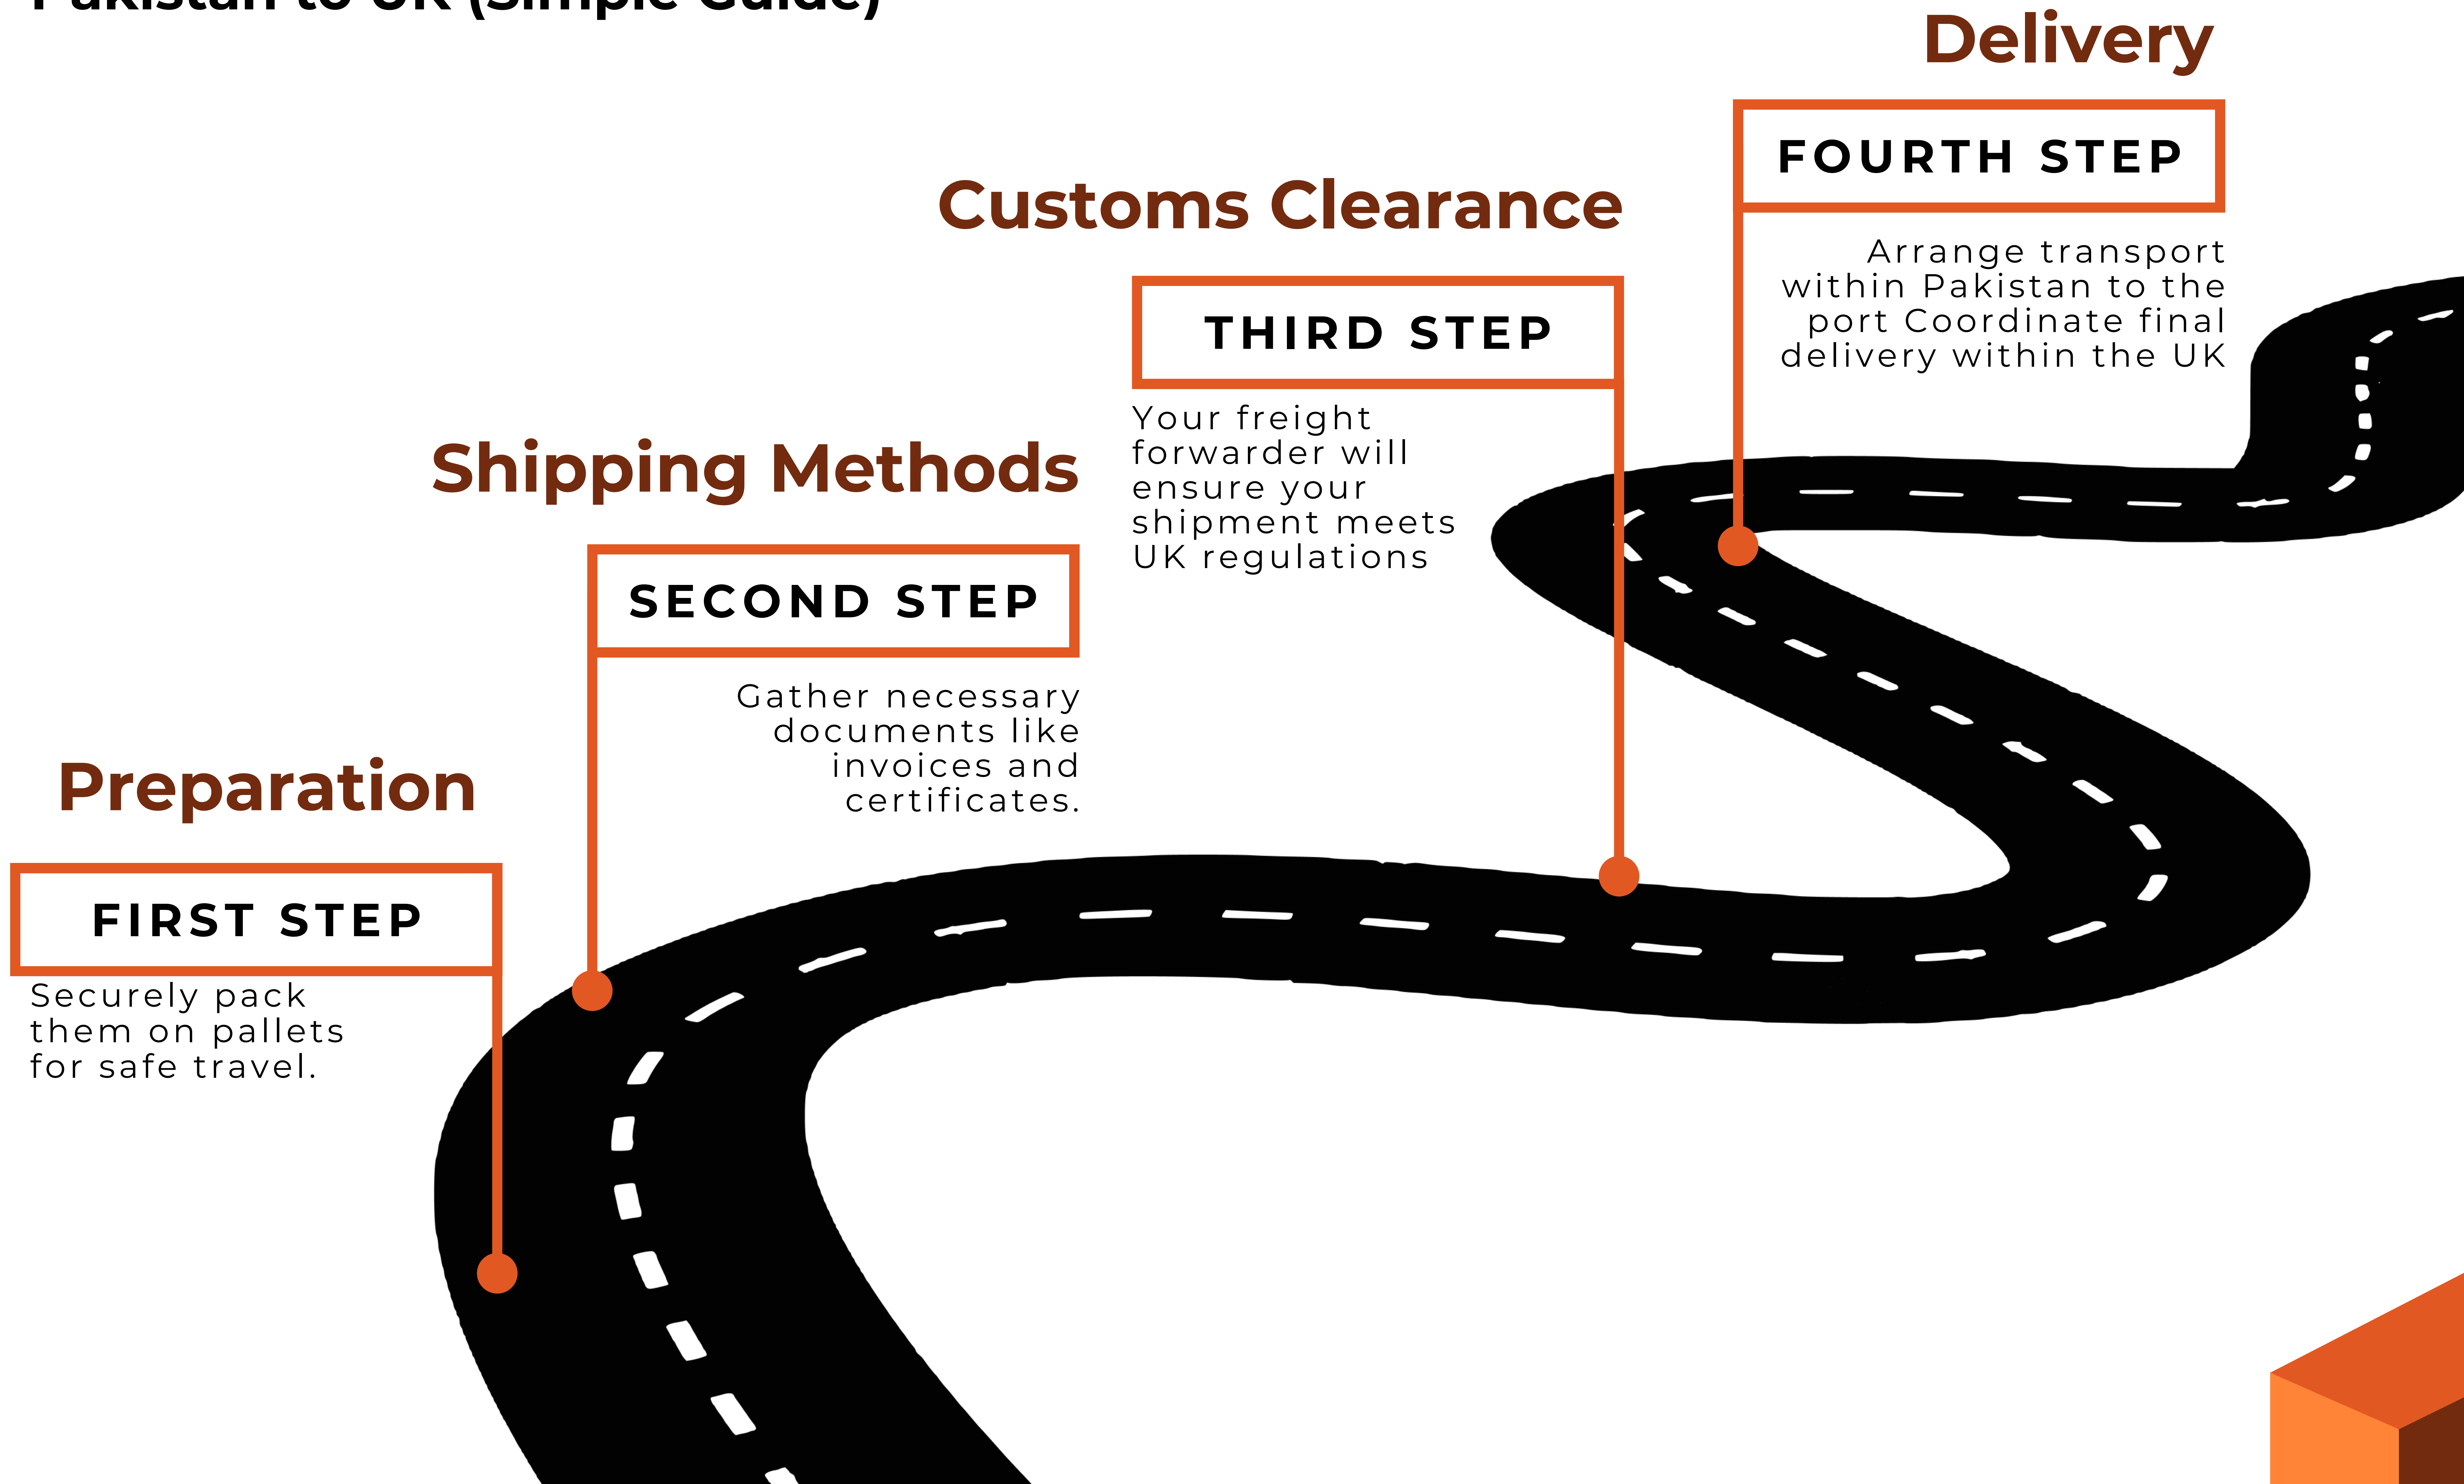

Shipment Process

Shipping bricks involves several key steps.

Here's a breakdown of the process:

Pakistan to UK (Simple Guide)