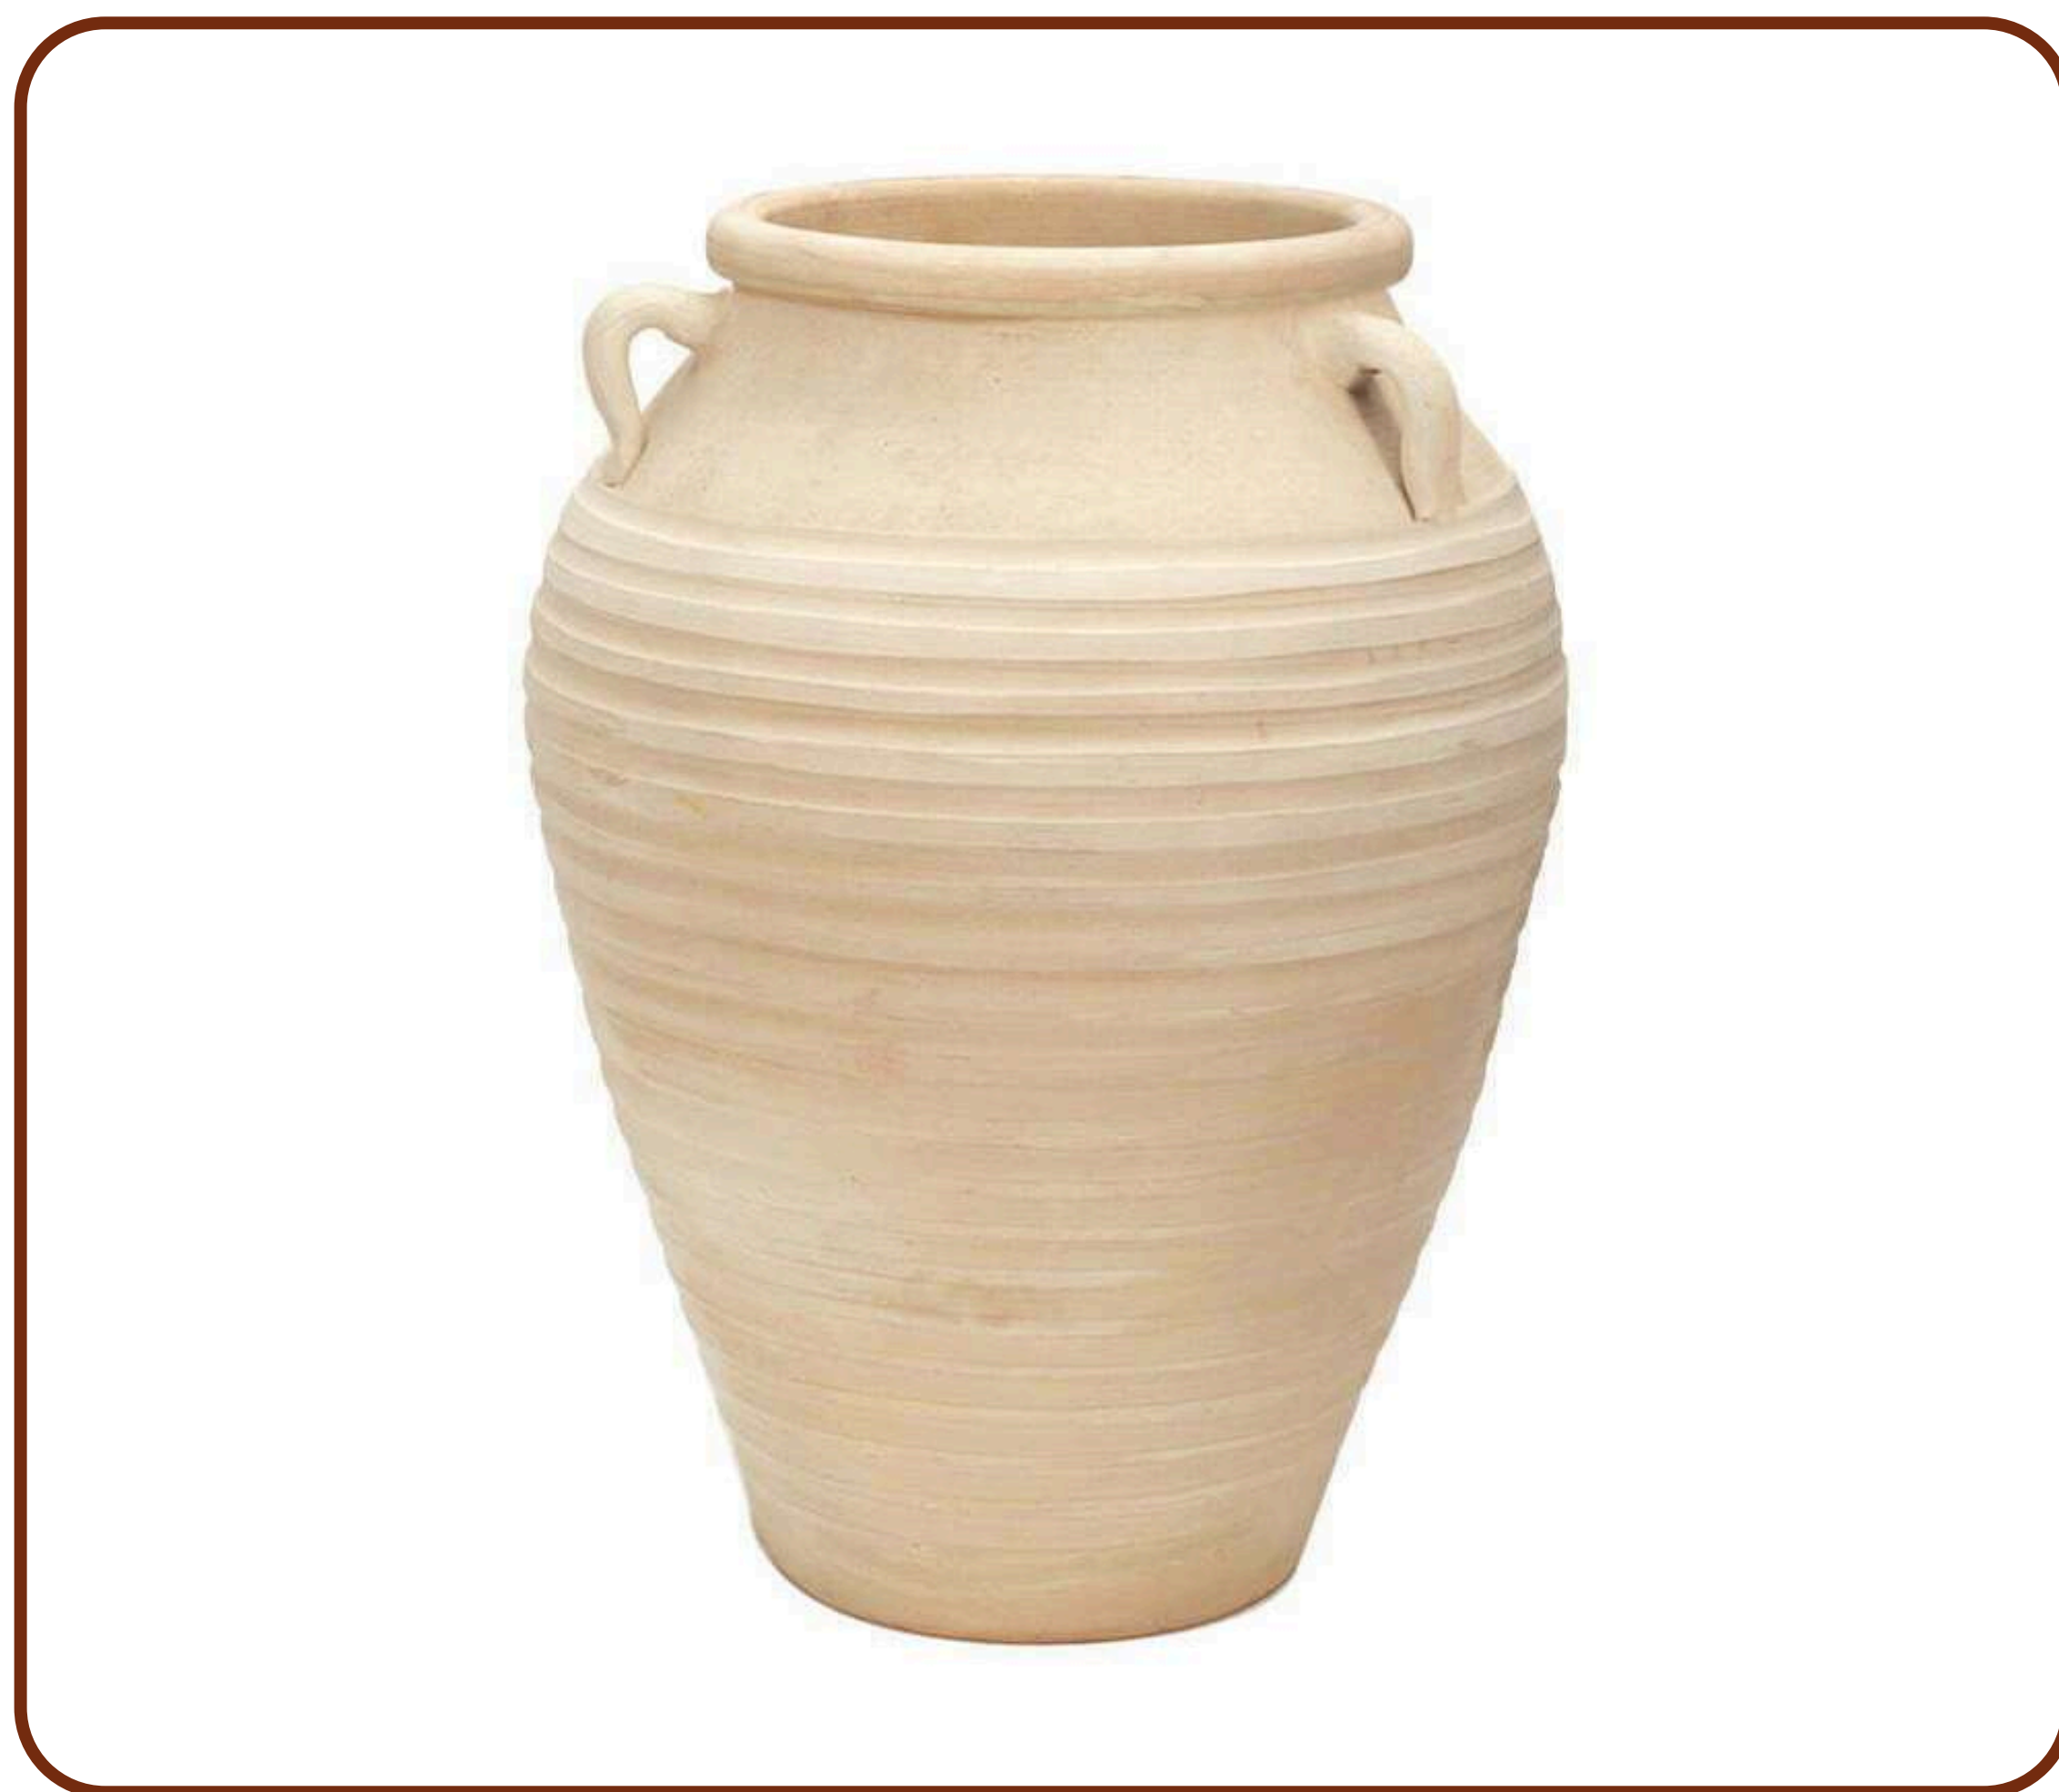

Belly Terracotta Pot

handy pot enhances garden aesthetics

Big Terracotta Pot

Versatile sizes, great for grouping

Large Terracotta Pot

Generous size, perfect for statement plants

Decorative Urn | 50cm

Classic design, ideal for entryways.