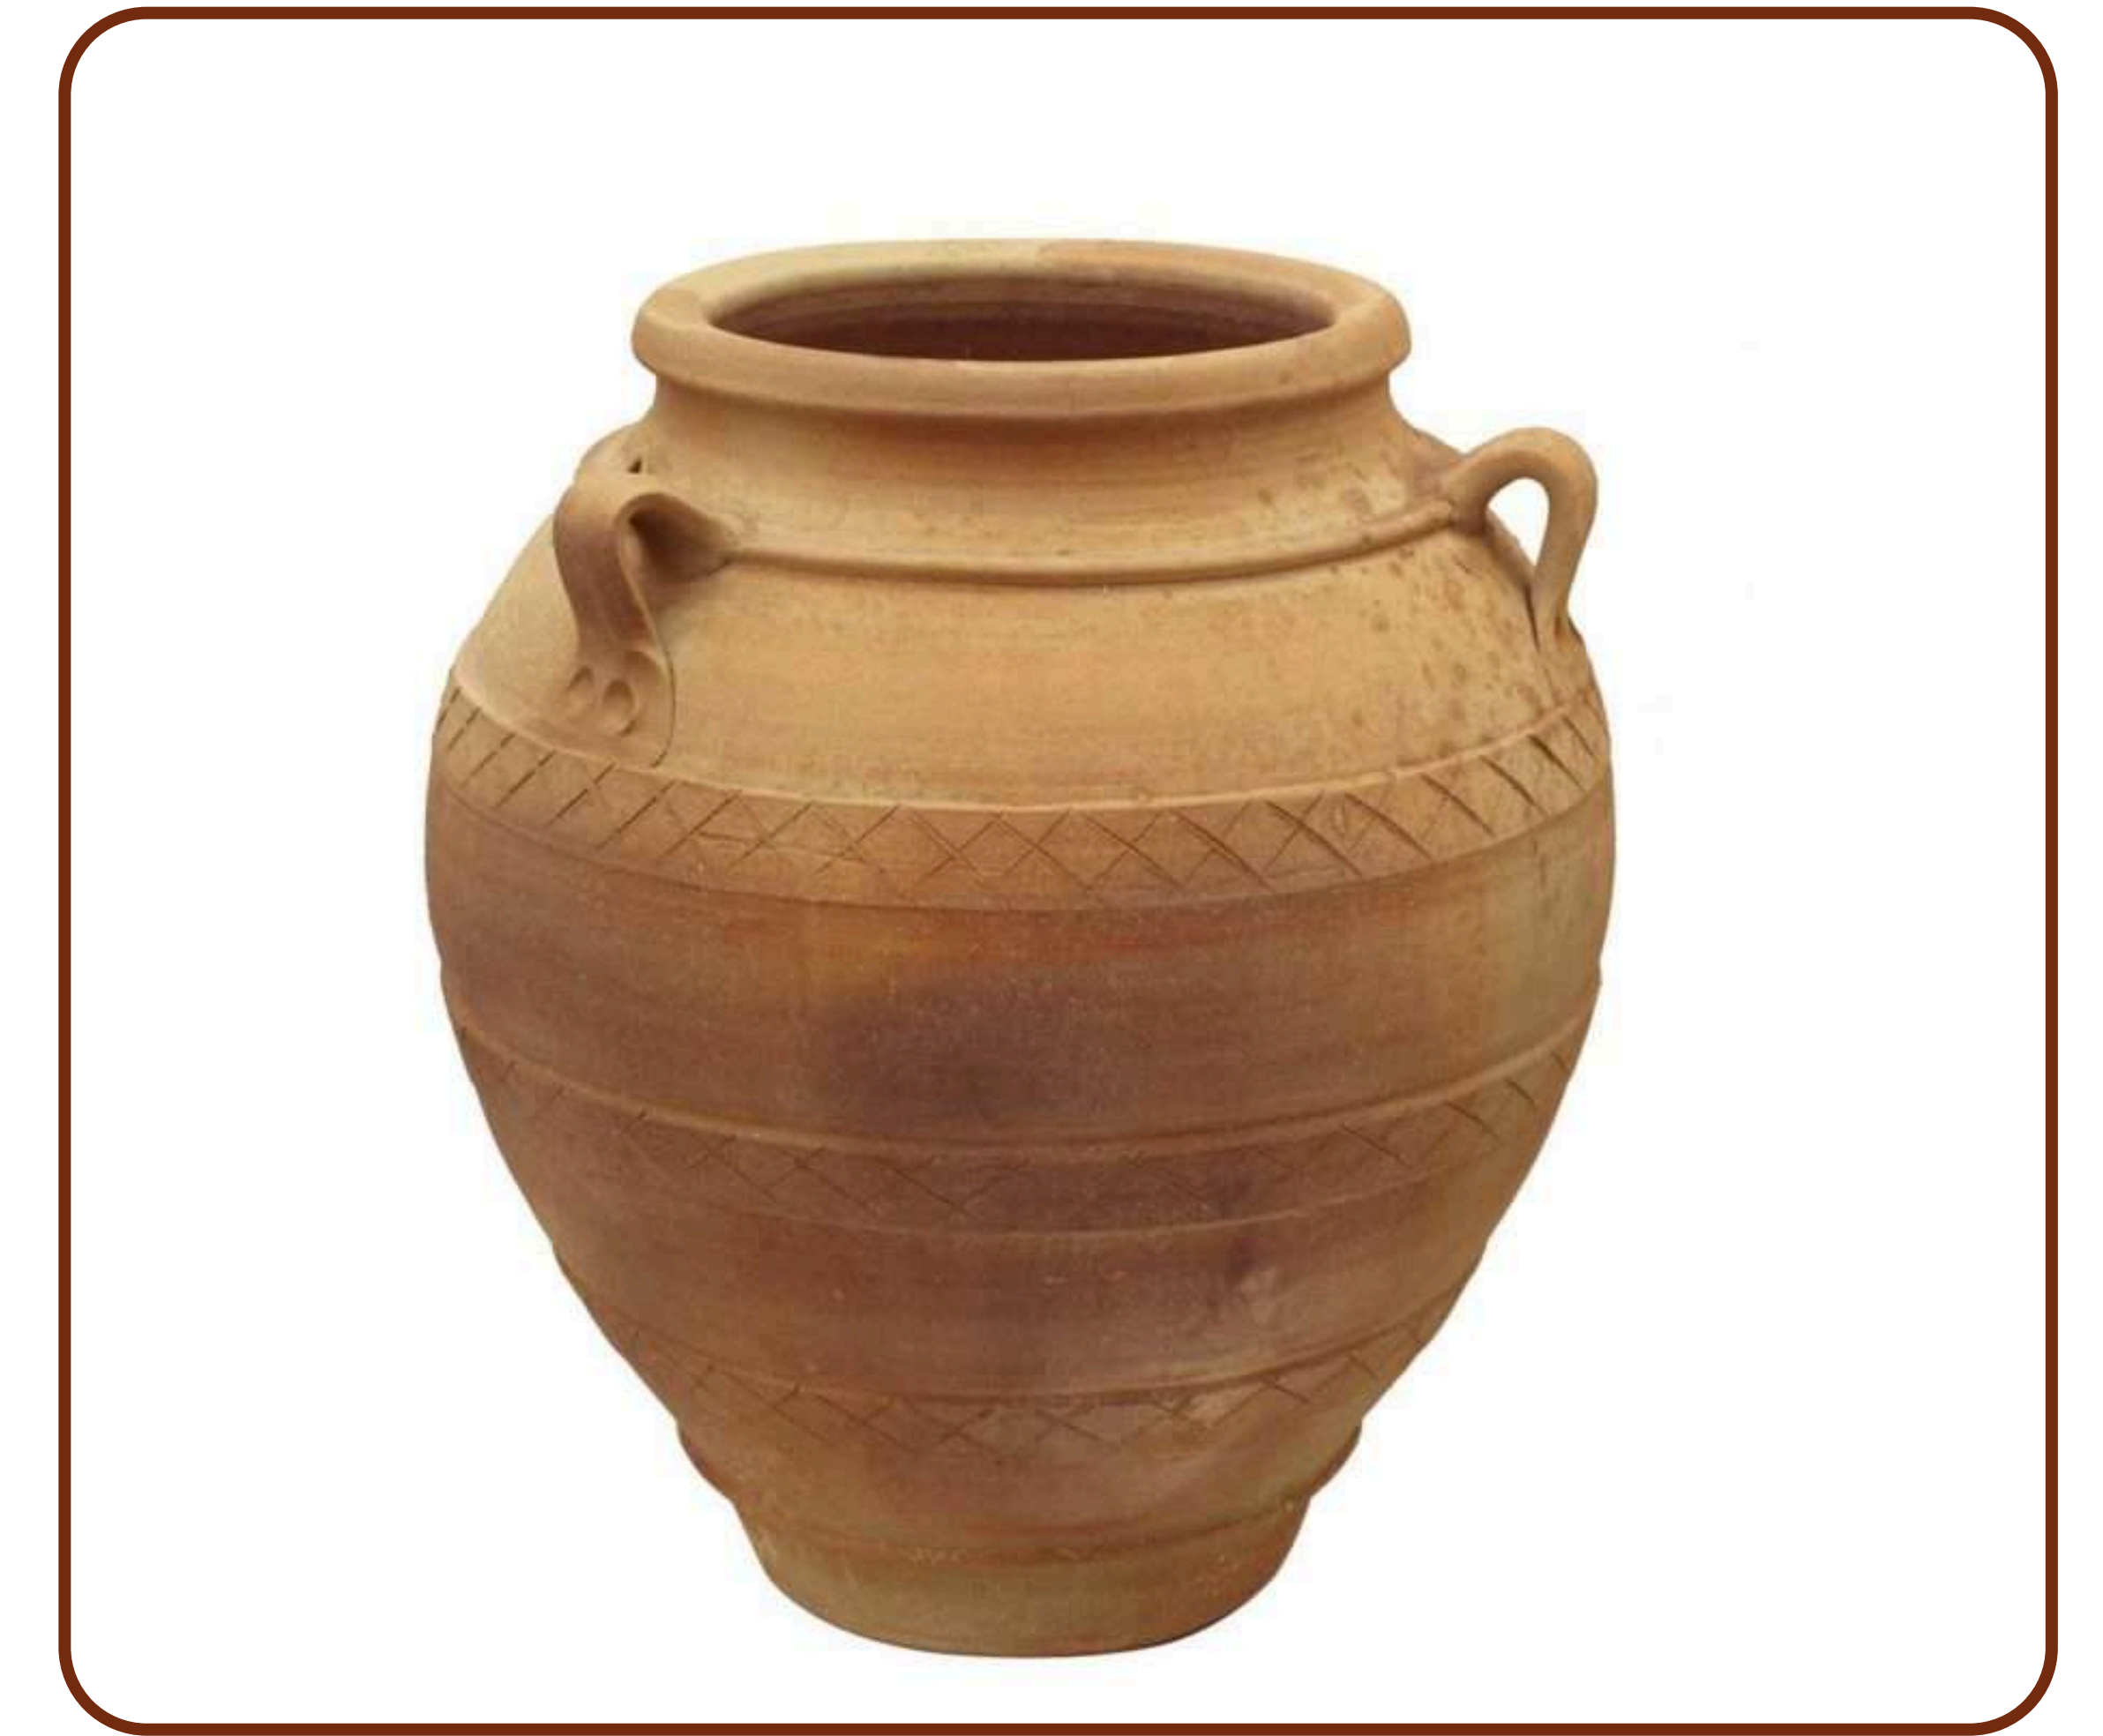

Belly Terracotta Pot

handy pot enhances garden aesthetics

Big Terracotta Pot

Versatile sizes, great for grouping

Large Terracotta Pot

Generous size, perfect for statement plants

Decorative Urn | 50cm

Classic design, ideal for entryways.